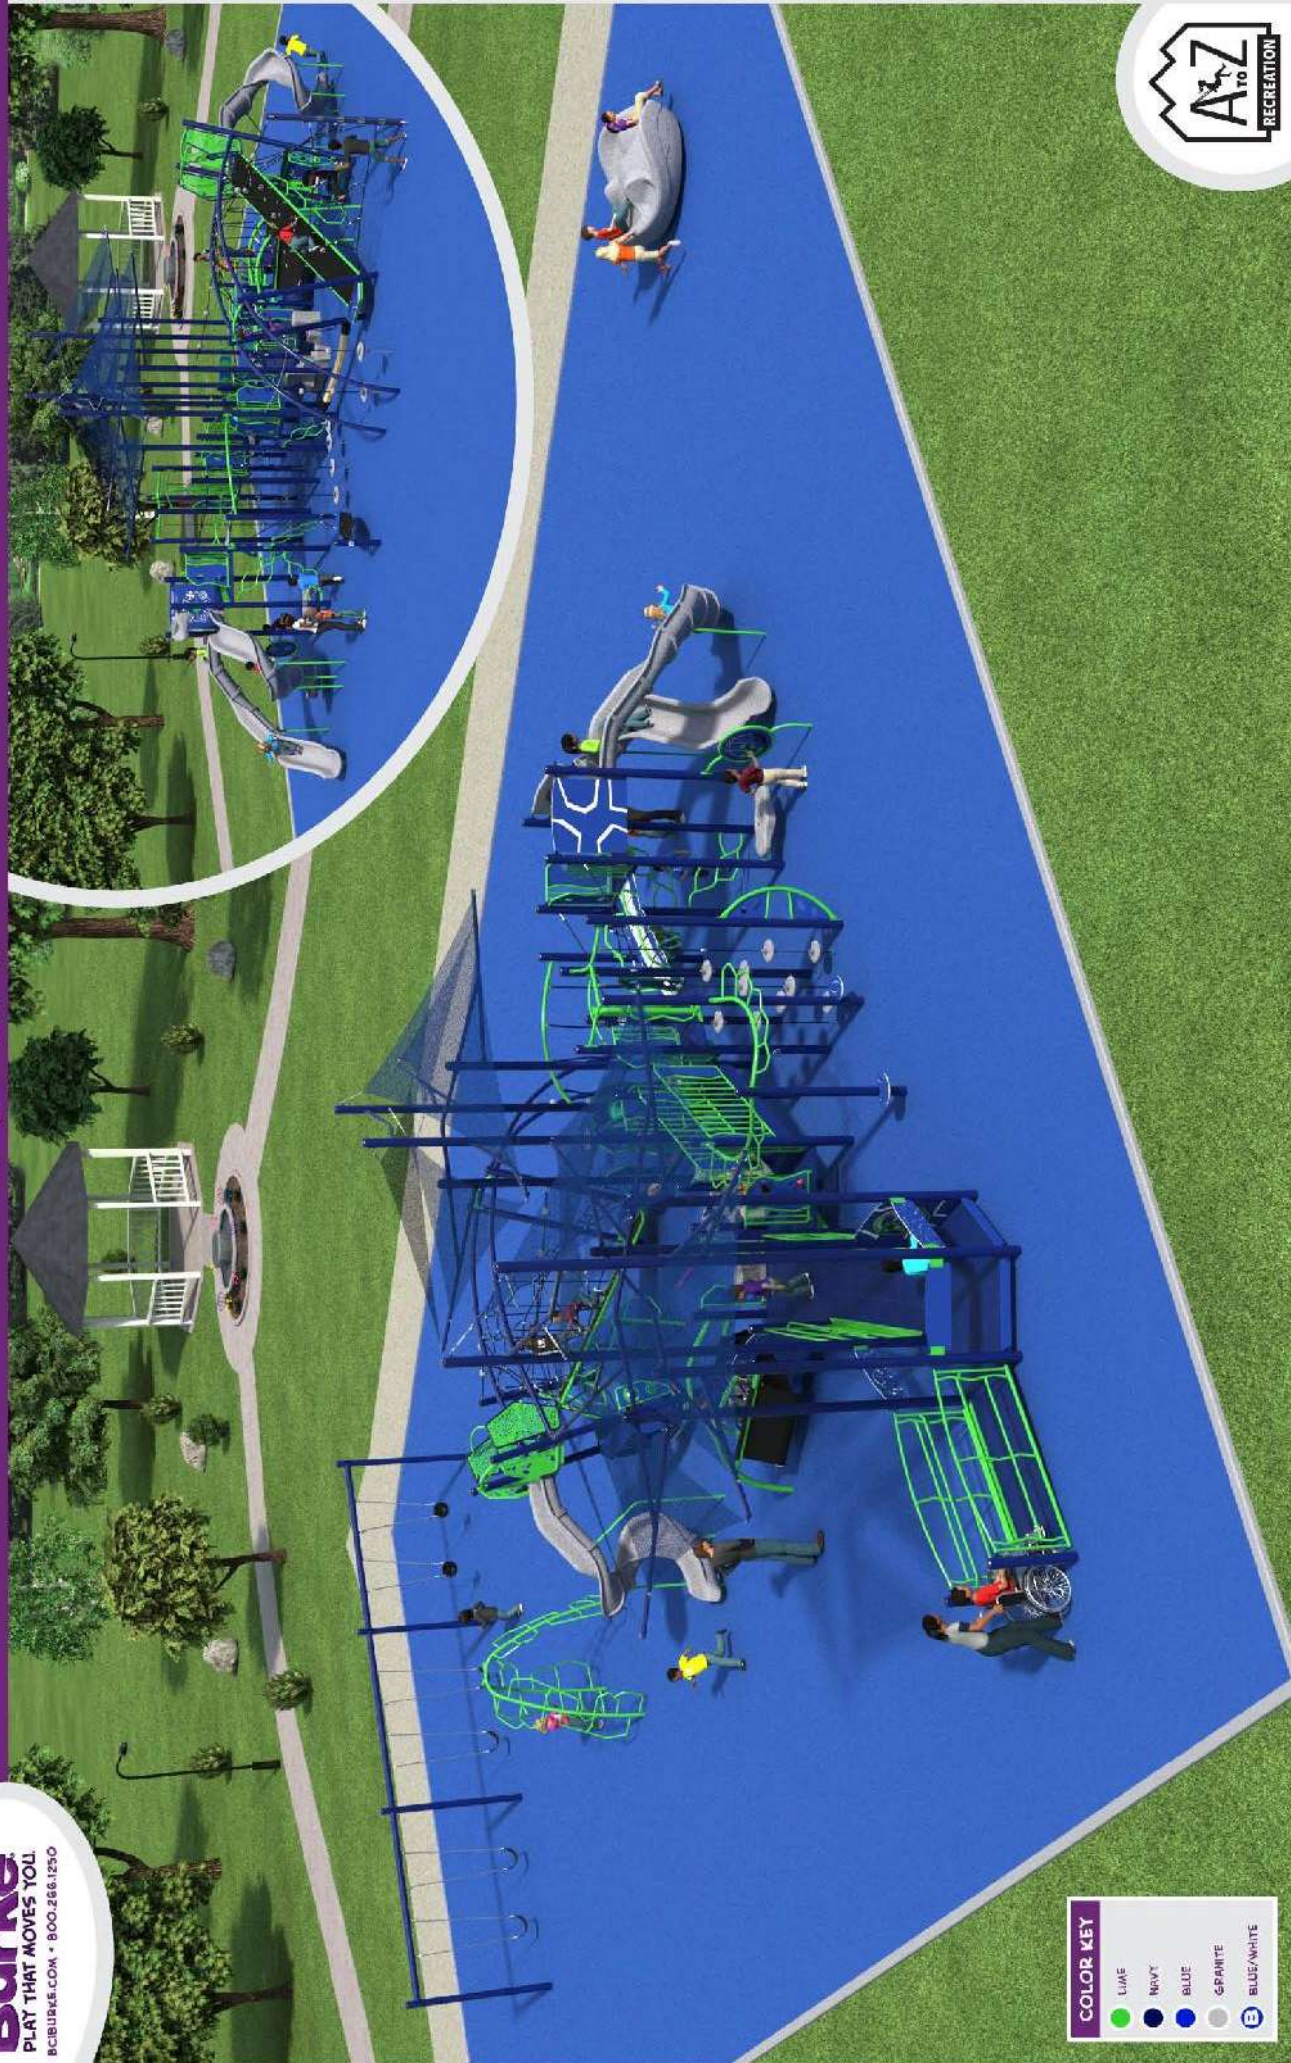

PROPOSAL #: 136-17329H-2

FAIRFAX PARK

Burke
PLAY THAT MOVES YOU
SCIBURKE.COM • 800.266.1250

3D Designer: Kencia

FAIRFAX PARK

PROPOSAL #: 136-173294-2

COLOR KEY

| | |
|---|------------|
| ● | LIME |
| ● | NAVY |
| ● | BLUE |
| ● | SPRINKLE |
| ● | BLUE/WHITE |

PROPOSAL #: 136-17329H-2

FAIRFAX PARK

Burke
PLAY THAT MOVES YOU.
BCBURKE.COM • 800.266.1250

3D Designer: Genelia

FAIRFAX PARK