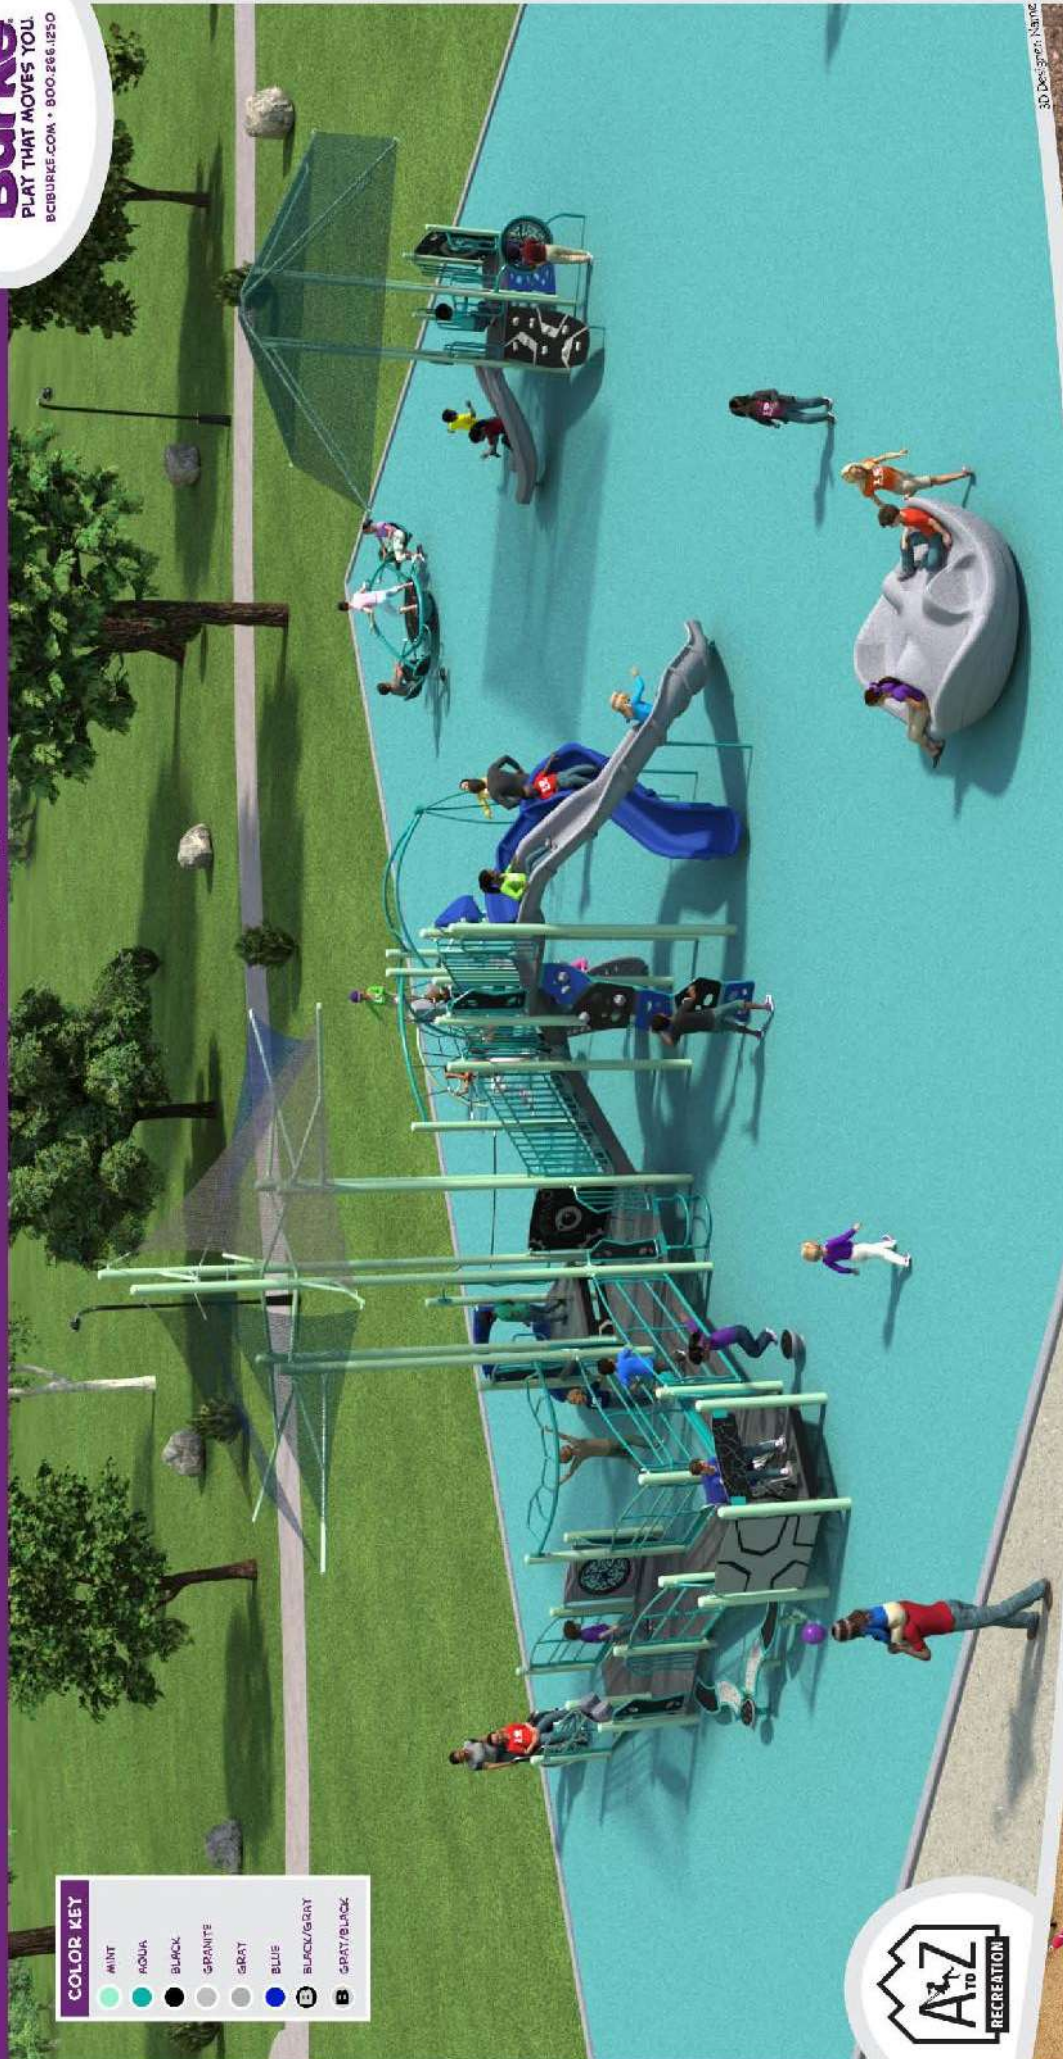

**FAIRFAX PARK**

PROPOSAL #: 136-173293-1

**COLOR KEY**

<span style="color: #90EE90;">●</span> MINT	<span style="color: #008080;">●</span> AQUA	<span style="color: #000000;">●</span> BLACK	<span style="color: #D3D3D3;">●</span> GRANITE	<span style="color: #A9A9A9;">●</span> GRAY	<span style="color: #0000FF;">●</span> BLUE	<span style="color: #4682B4;">●</span> BLUE/GRAY	<span style="color: #808080;">●</span> GRAY/BLACK
<span style="color: #000000;">■</span> E	<span style="color: #000000;">■</span> B						

3D Designer Name

NOVO® APC BENCH

STRAIGHT HORIZONTAL LADDER

FORMIS LADDER

COLLISION RING PANEL

FIERCE CYCLONE SPINNER

CLOCK PANEL

MANITOU CLIMBER

**FAIRFAX PARK**

PROPOSAL #: 136-173293-1

3D Designer: Alexander

INCLUSIVE ORBIT

BKO CLIMBER

KONNECTION SWING

ASCEND CLIMBER

VIPER OVER UNDER SLIDE

VOLTA® INCLUSIVE SPINNER

ORB ROCKER

FAIRFAX PARK

PROPOSAL #: 136-173293-1