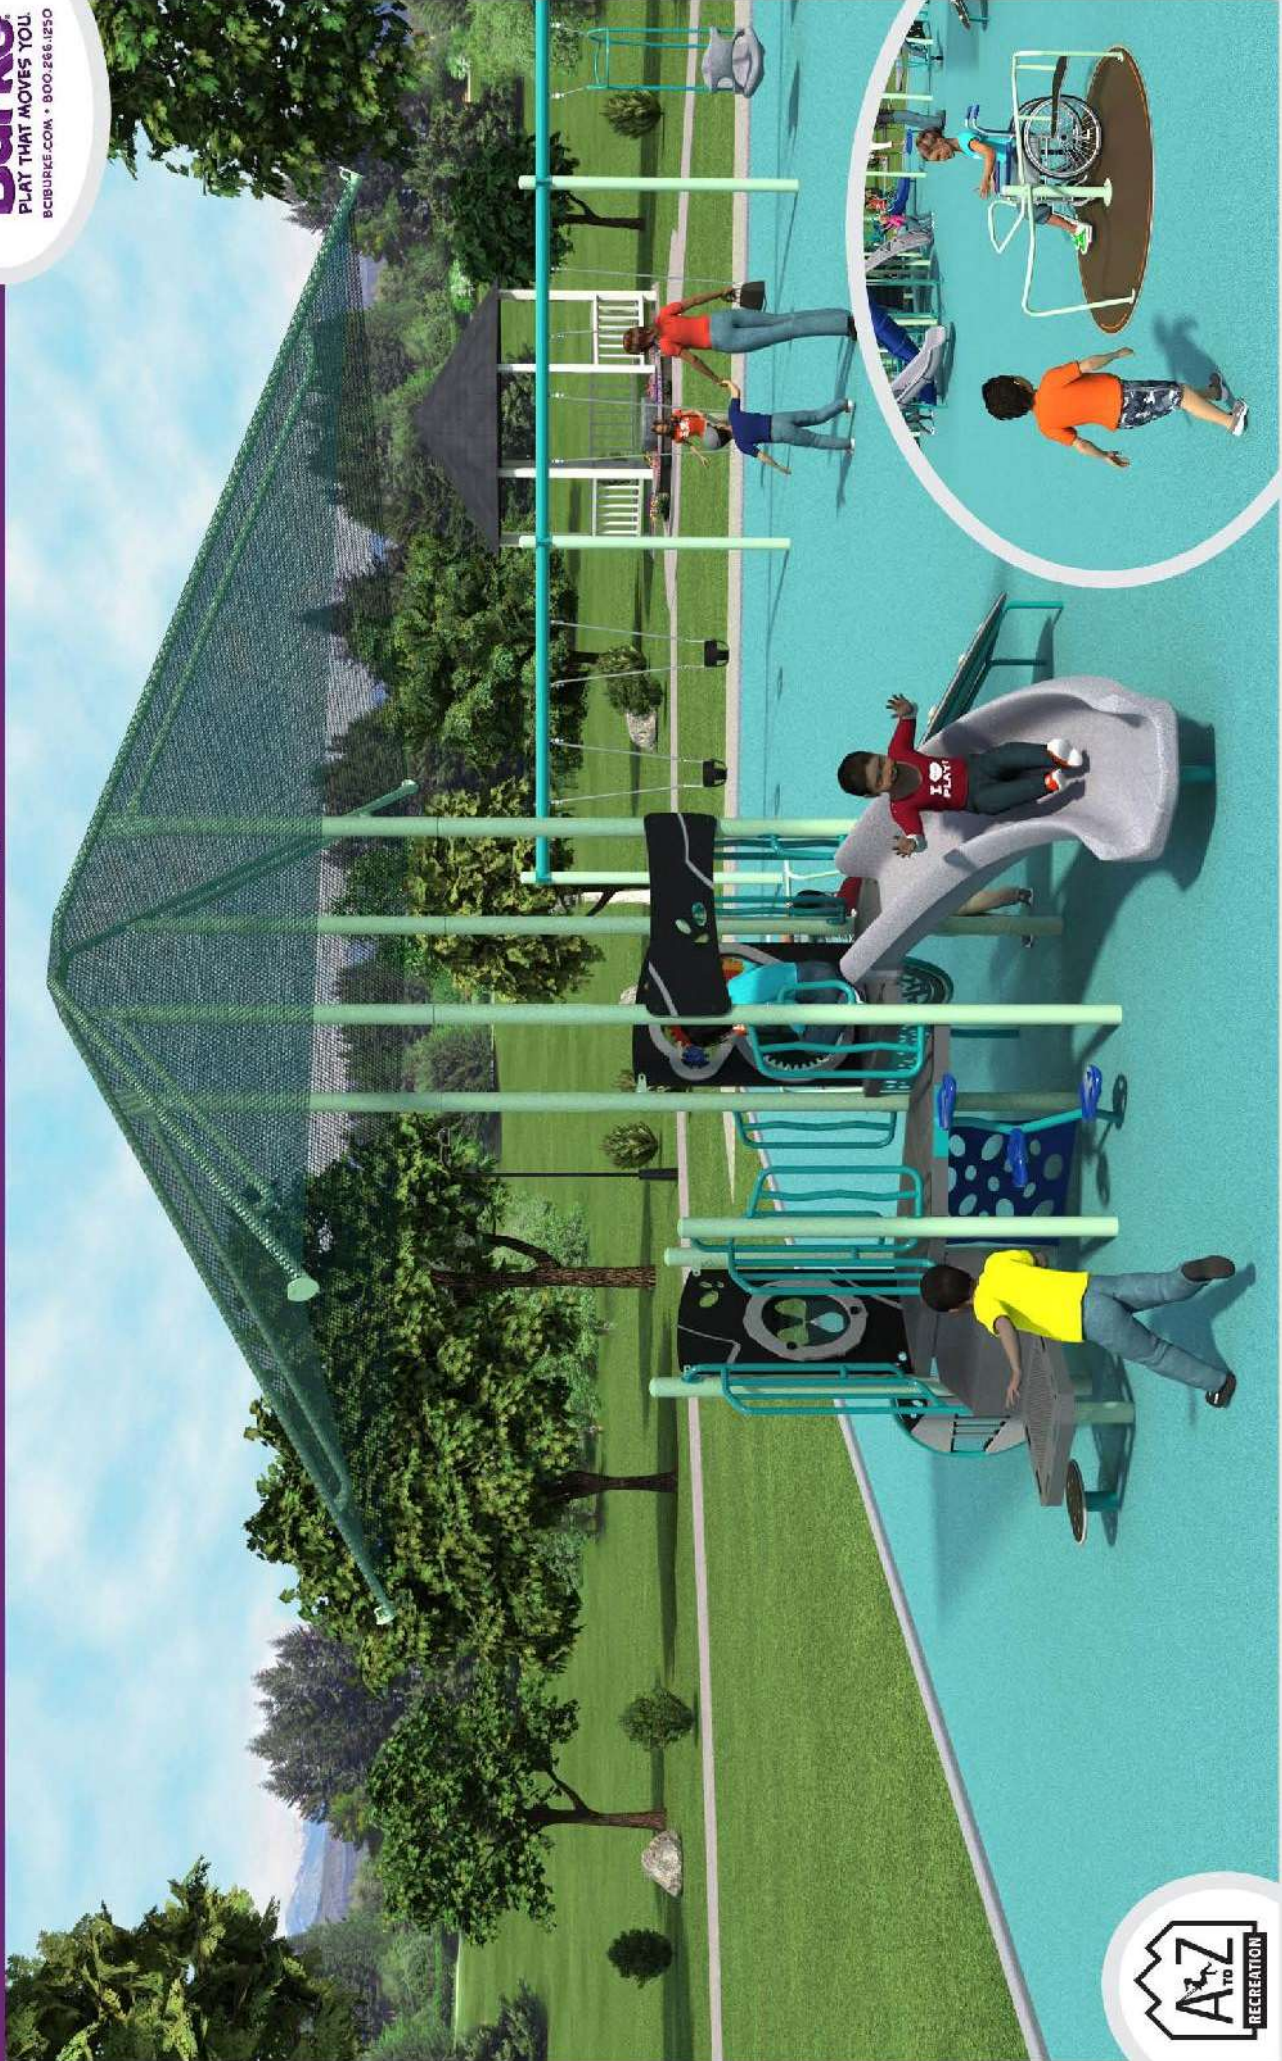

3D Designer Name

NOVO® APC BENCH

STRAIGHT HORIZONTAL LADDER

FORMIS LADDER

COLLISION RING PANEL

FIERCE CYCLONE SPINNER

CLOCK PANEL

MANITOU CLIMBER

**FAIRFAX PARK**

PROPOSAL #: 136-173293-1

3D Designer: Alexander

INCLUSIVE ORBIT

BKO CLIMBER

KONNECTION SWING

ASCEND CLIMBER

VIPER OVER UNDER SLIDE

VOLTA® INCLUSIVE SPINNER

ORB ROCKER

FAIRFAX PARK

PROPOSAL #: 136-173293-1