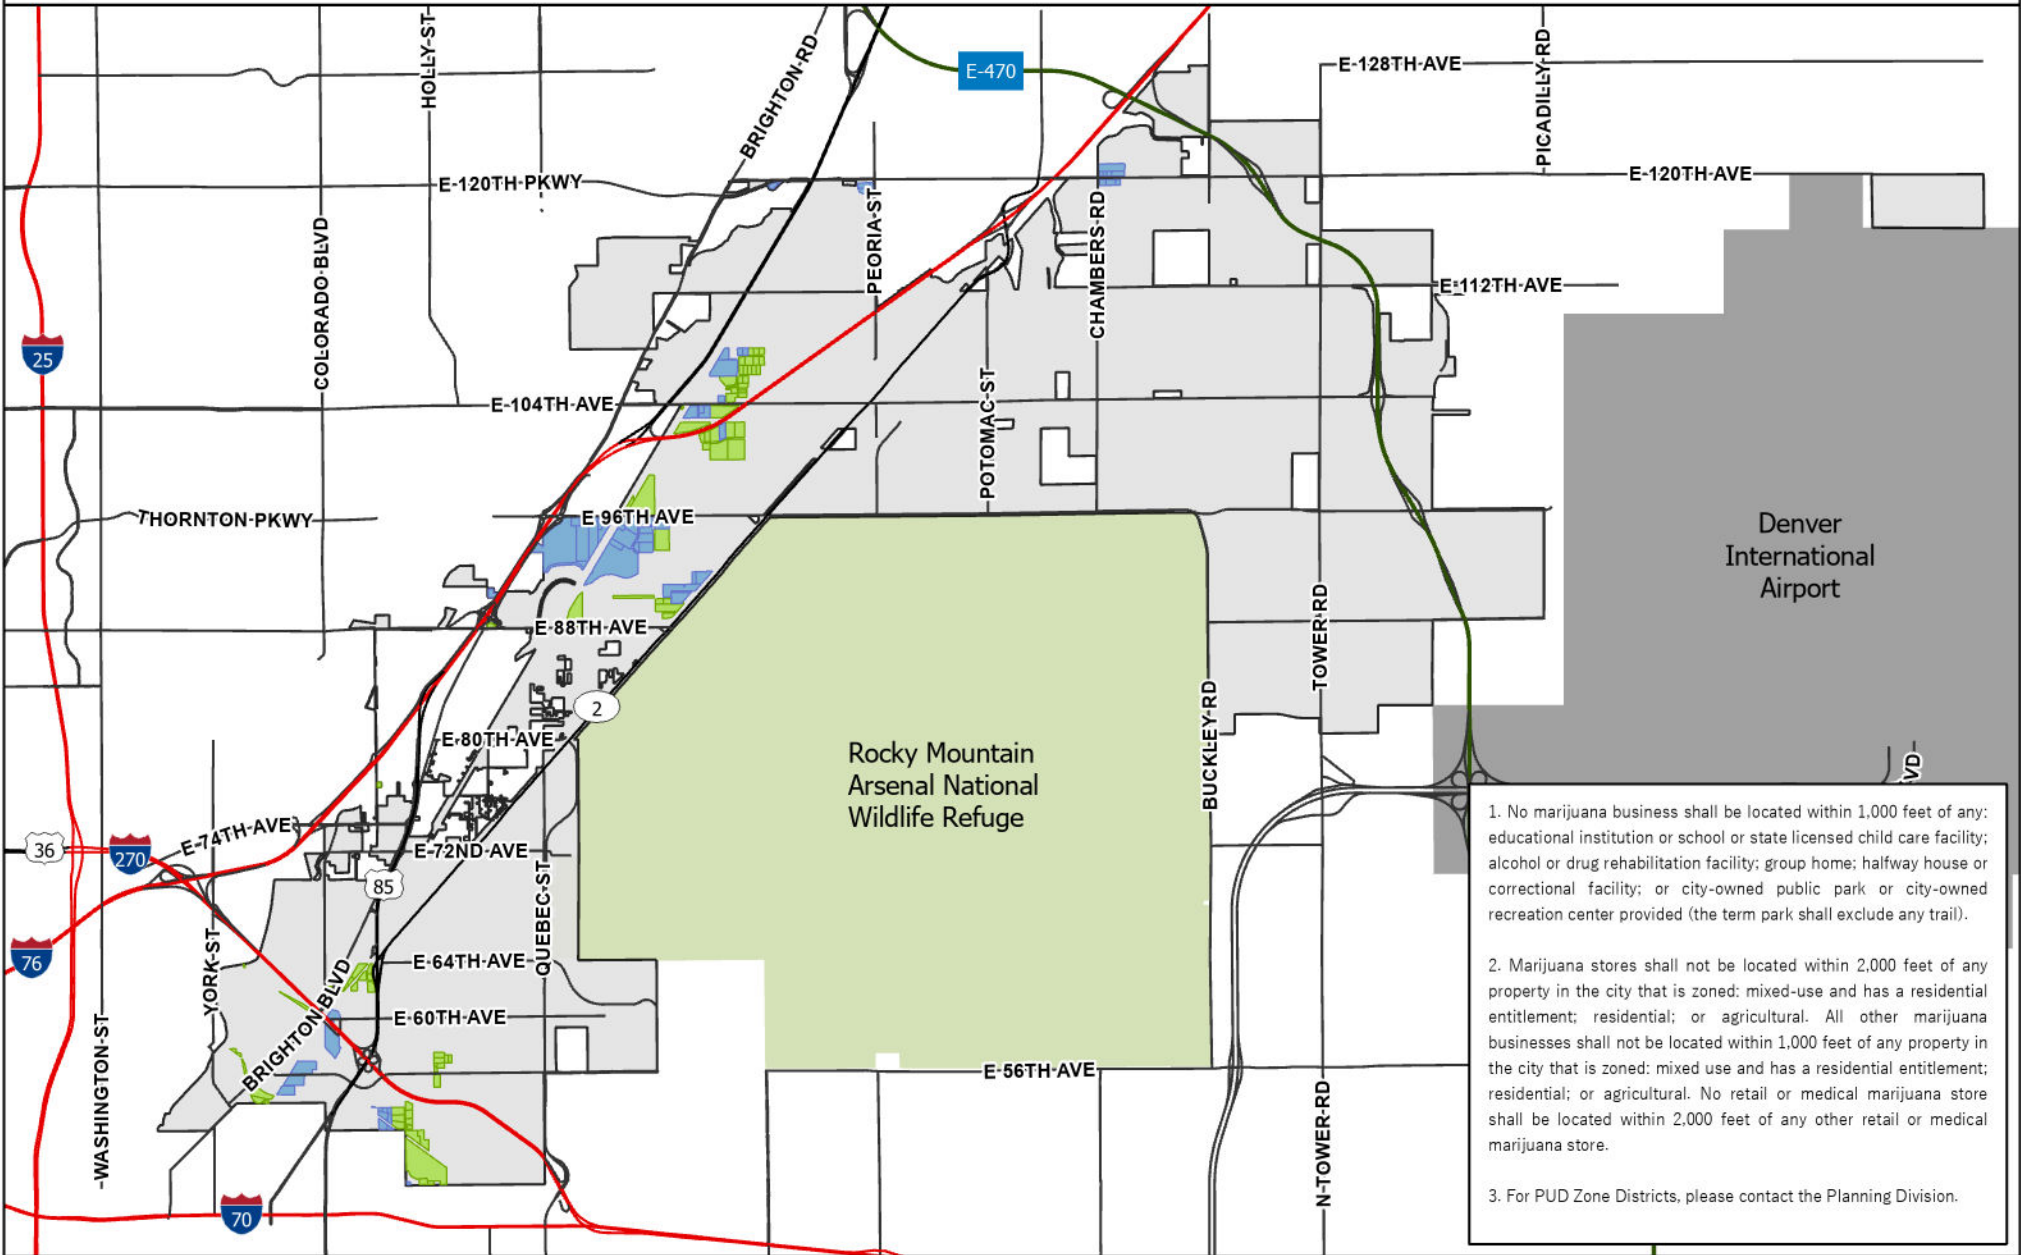

Potential Eligible Marijuana Properties

Commerce City Boundary

Potential Eligible Marijuana Retail or Medical Store

Potential Eligible Marijuana Business

Notes: Marijuana businesses are eligible at blue or green parcels. None of these parcels are guaranteed, some may require further review or are already occupied by another business.

Coordinate System: NAD 1983 HARN
State Plane Colorado Central FIPS 0502 ft

DISCLAIMER:

This product was produced by the Commerce City GIS Division. Commerce City has made every effort to produce data as accurately as possible. Maps are general representations and are produced for general representation only. This map may contain information that is no longer current. Use of this information is the sole responsibility of the user. Commerce City shall assume no liability for any errors, omissions, or inaccuracies in the information provided on the map.