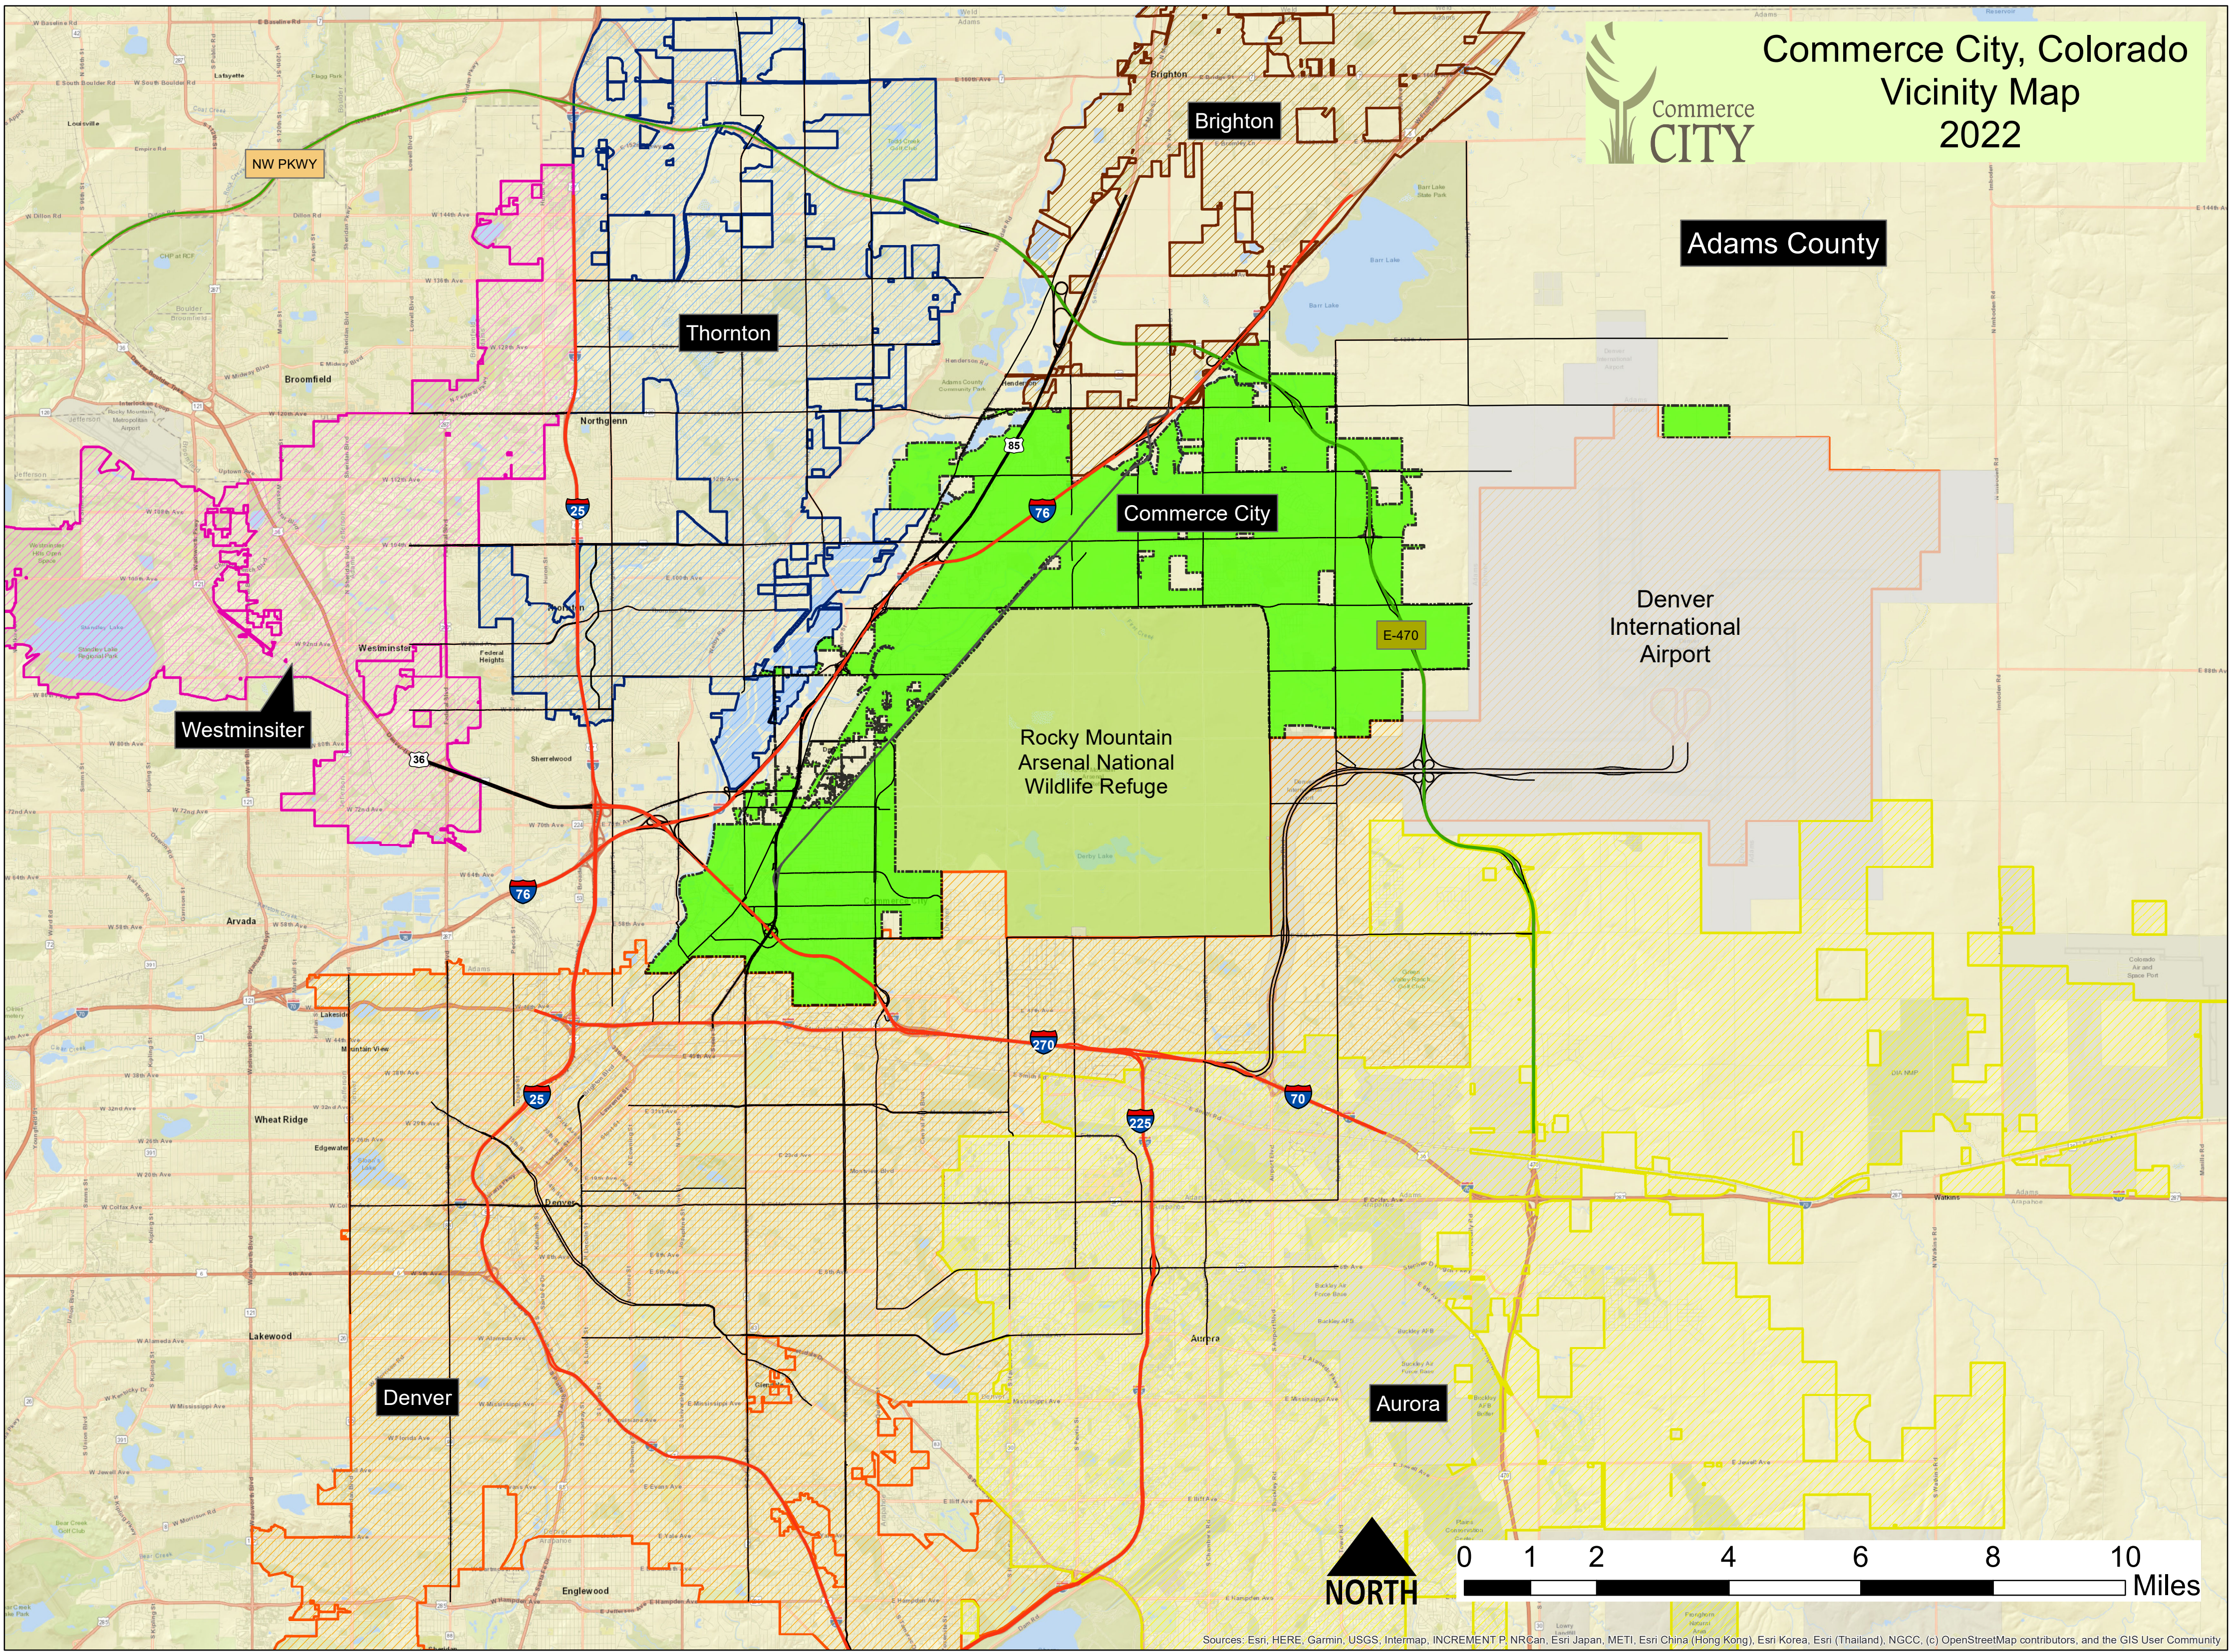

Commerce City, Colorado Vicinity Map 2022

Sources: Esri, HERE, Garmin, USGS, Intermap, INCREMENT P, NRCan, Esri Japan, METI, Esri China (Hong Kong), Esri Korea, Esri (Thailand), NGCC, (c) OpenStreetMap contributors, and the GIS User Community