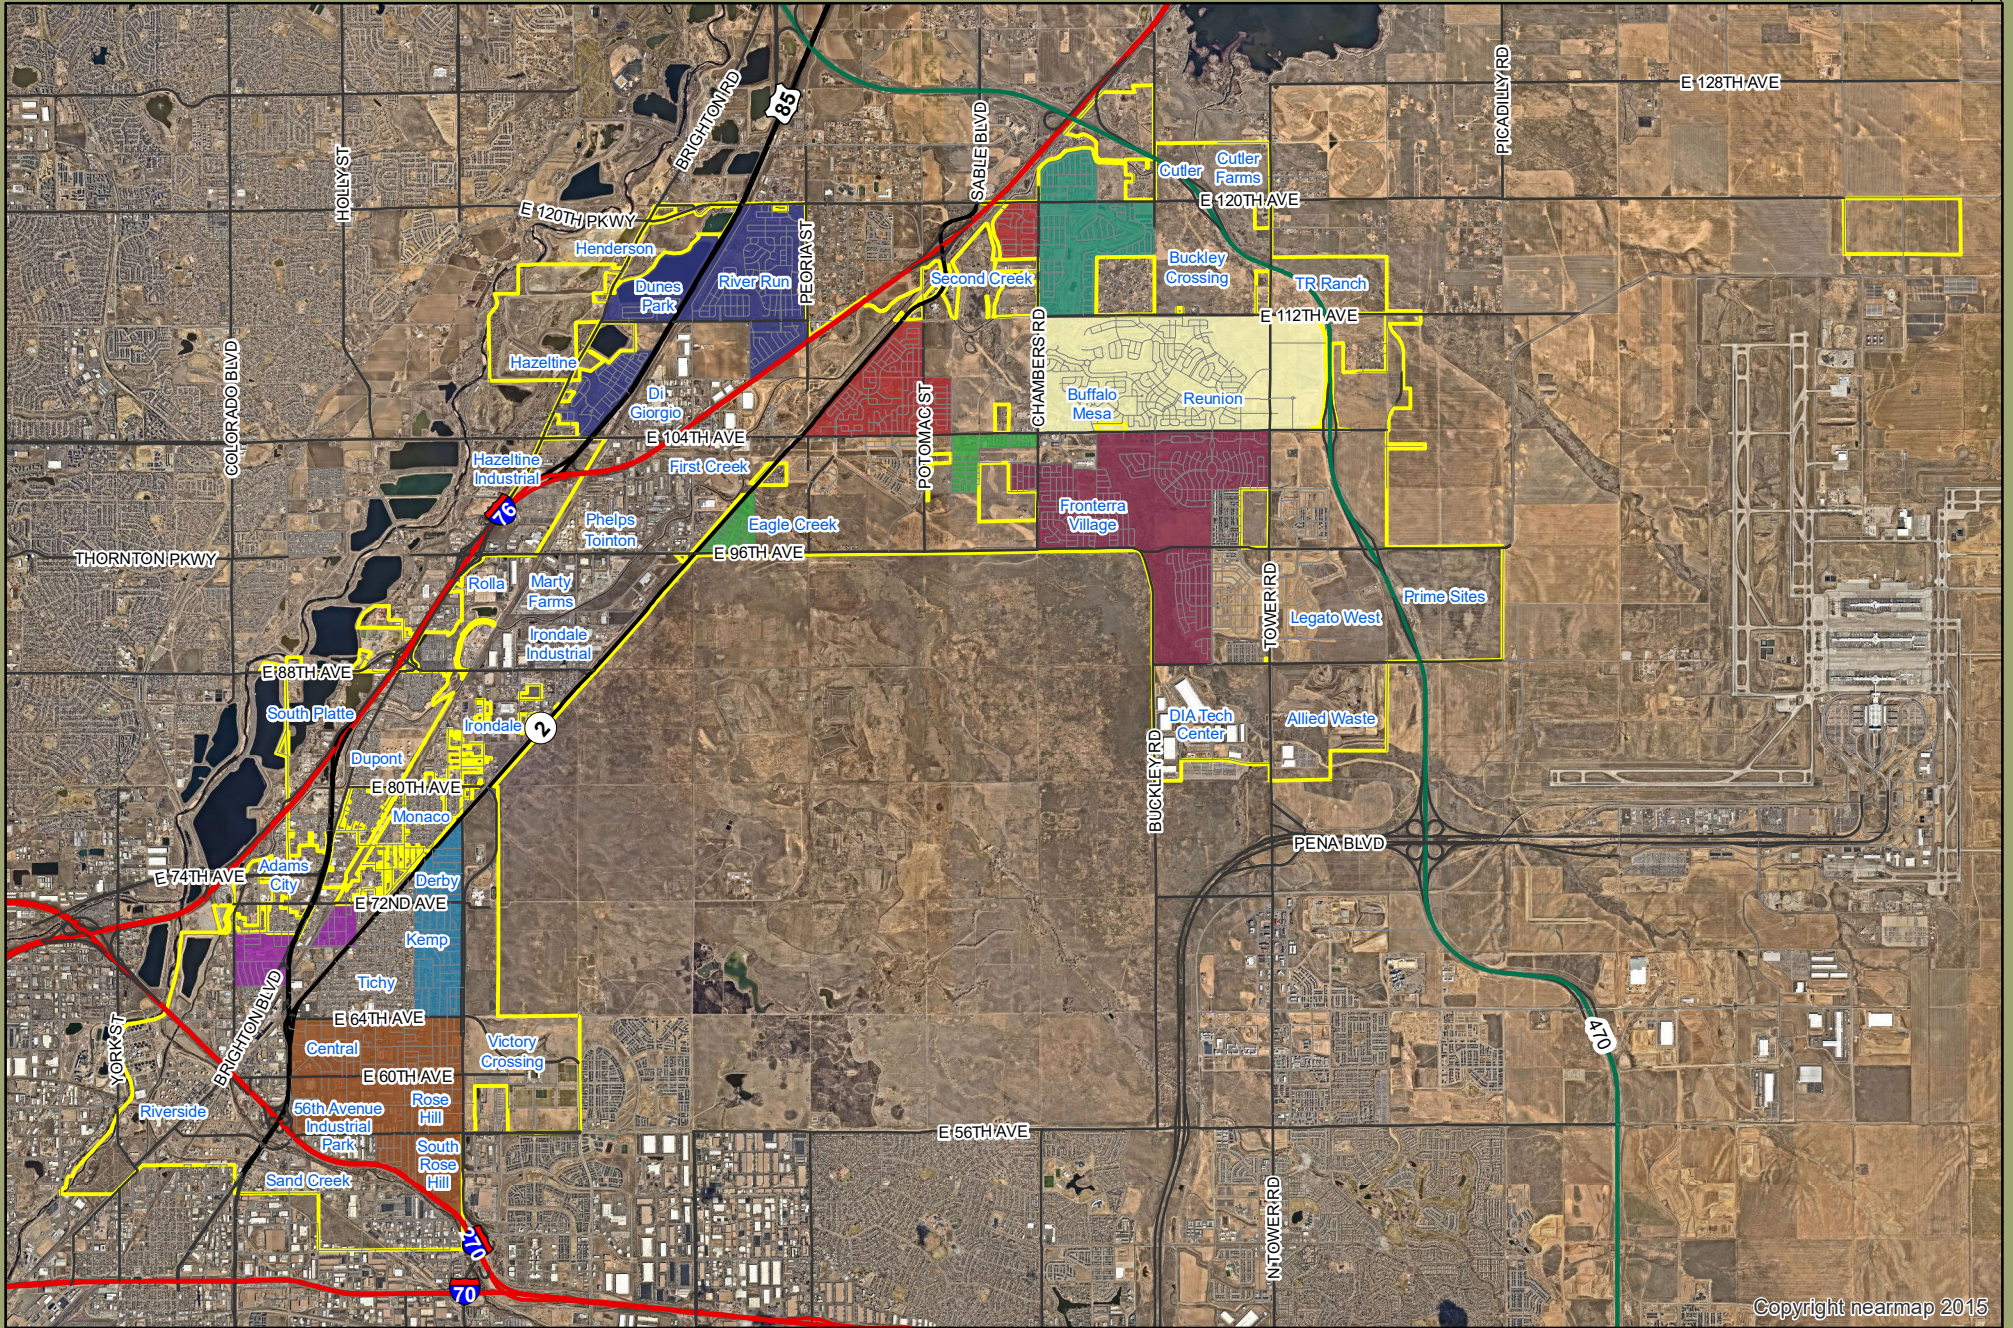

2023 Street Sweeping Route Locations

Copyright nearmap 2015

Street Sweeping Routes

- 1
- 3
- 5
- 7
- 9
- Commerce City Boundary
- 2
- 4
- 6
- 8

City of Commerce City, GIS Division
 7887 E. 60th Ave., Commerce City, CO 80022
 GIS@c3gov.com
 Web: www.c3gov.com
 Last Updated: 8/30/2023