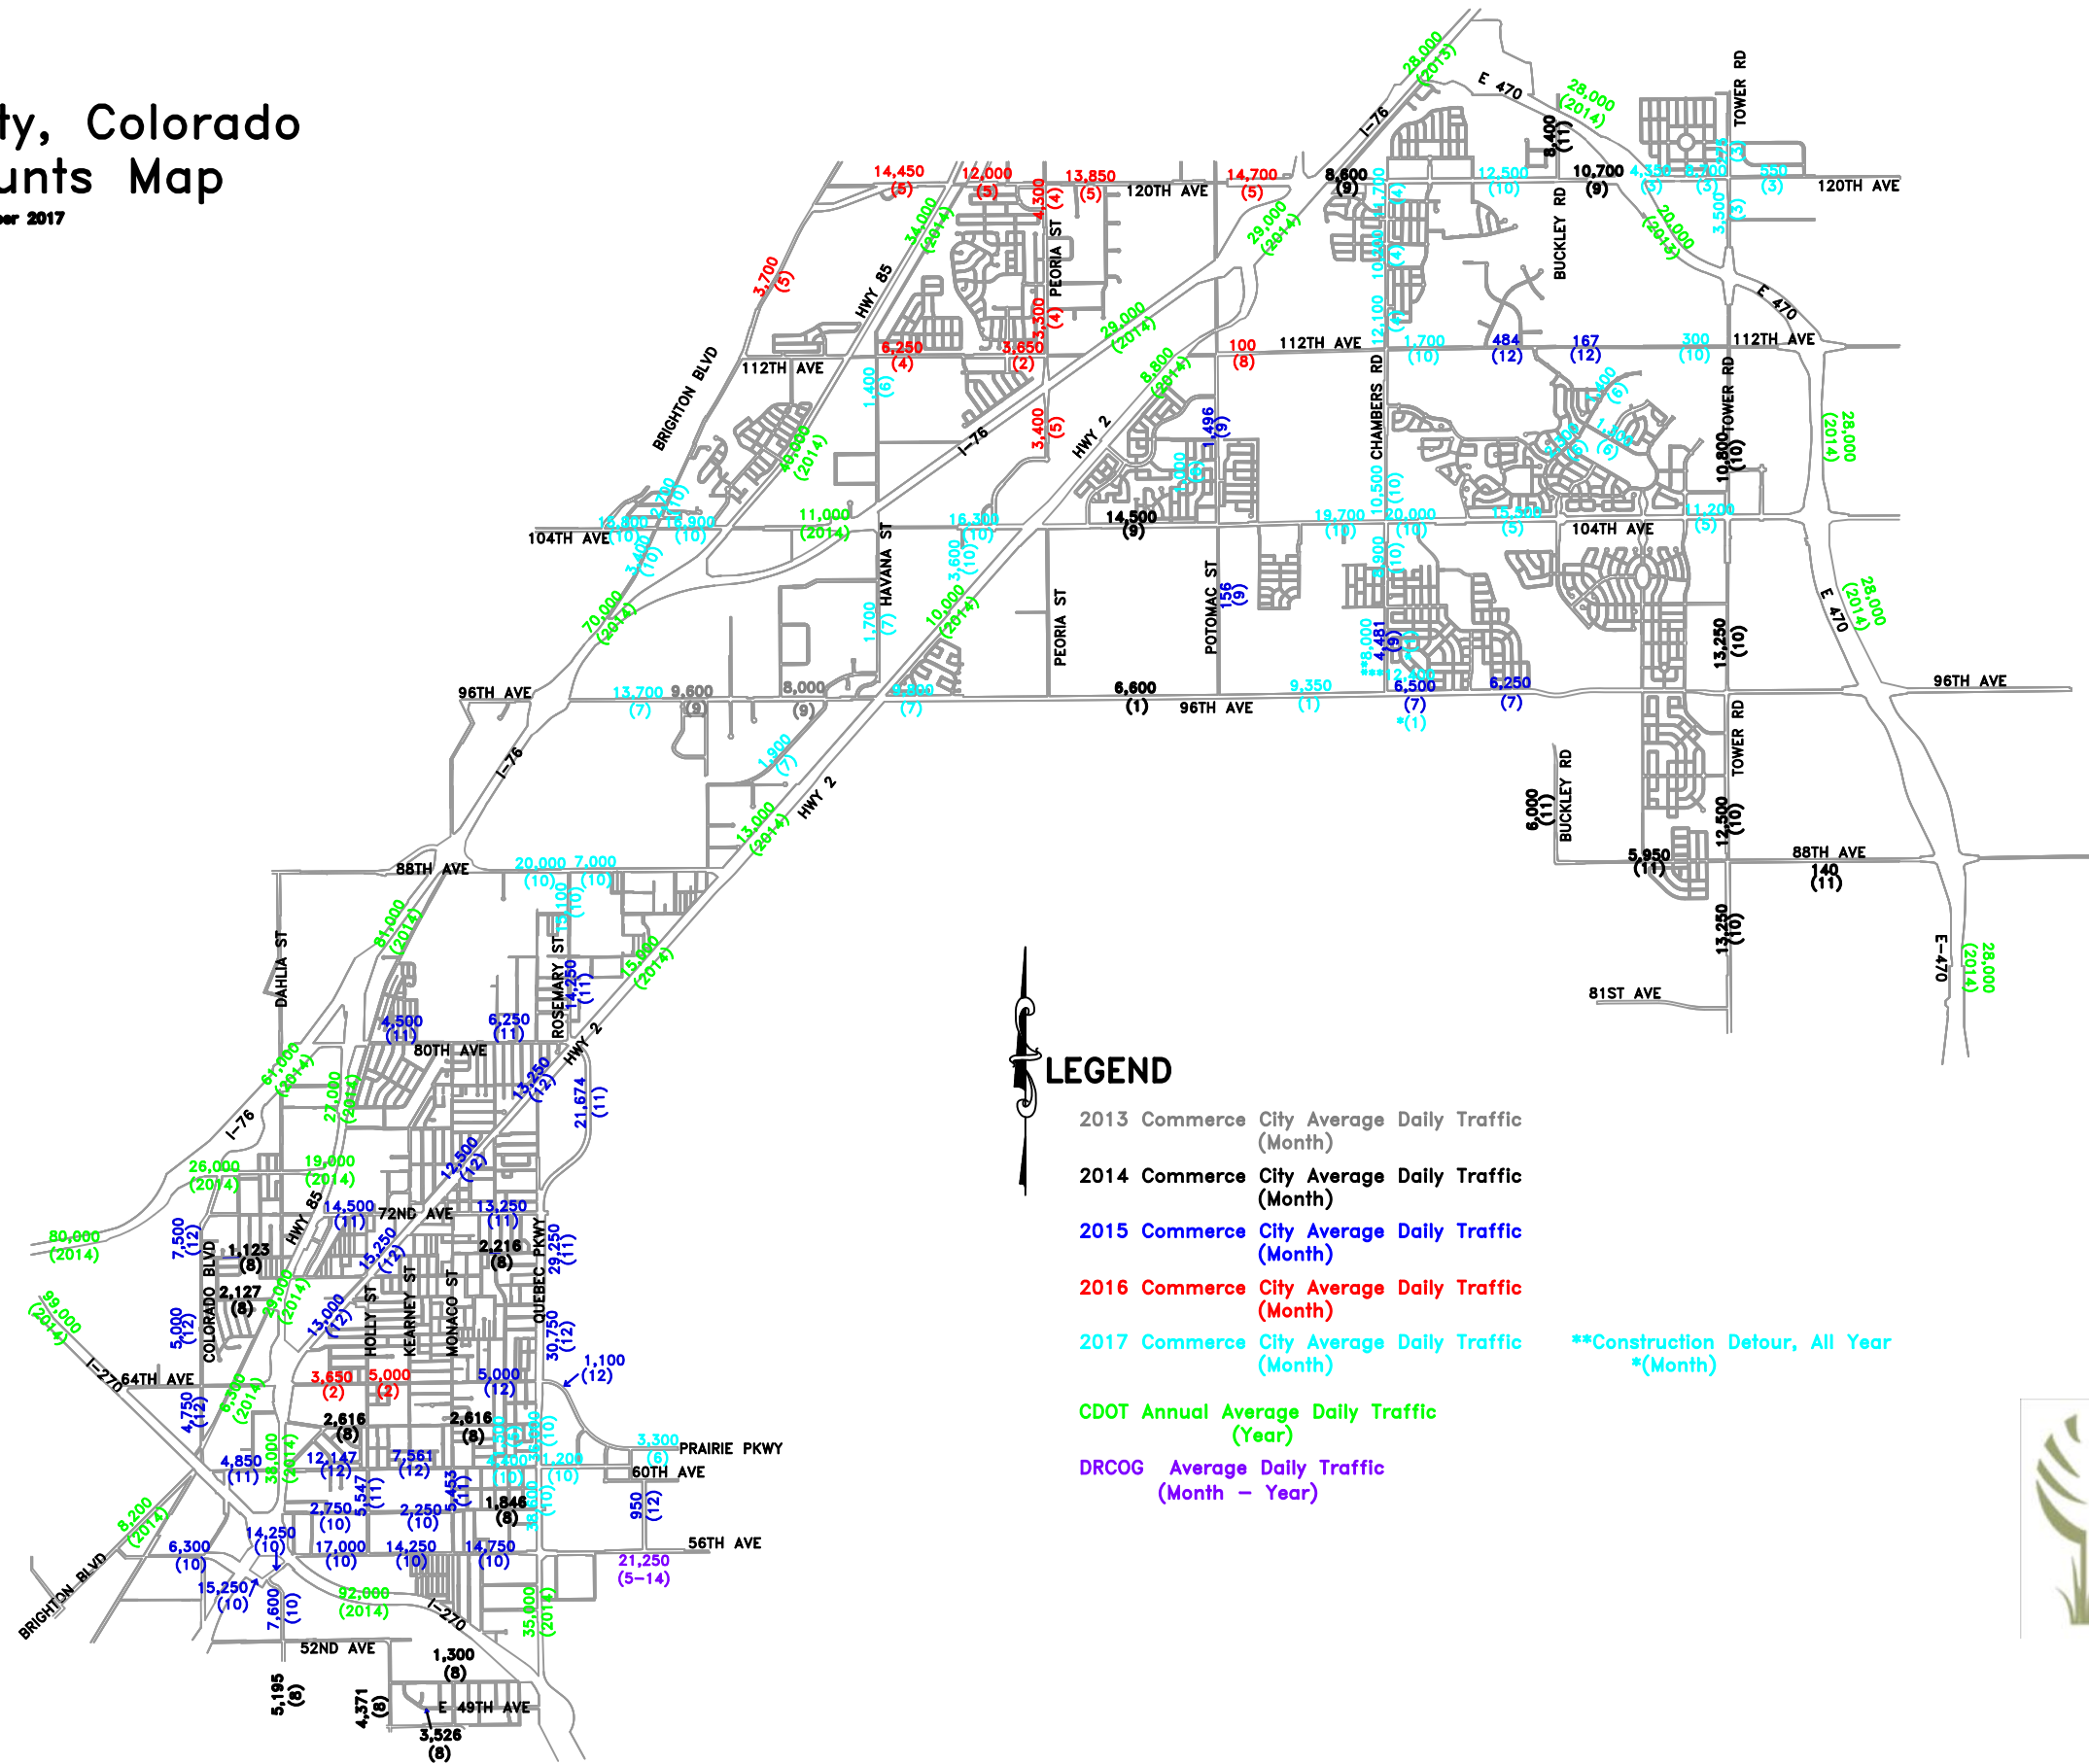

Commerce City, Colorado Traffic Counts Map

Updated October 2017

LEGEND

- 2013 Commerce City Average Daily Traffic (Month)
- 2014 Commerce City Average Daily Traffic (Month)
- 2015 Commerce City Average Daily Traffic (Month)
- 2016 Commerce City Average Daily Traffic (Month)
- 2017 Commerce City Average Daily Traffic (Month)
- CDOT Annual Average Daily Traffic (Year)
- DRCOG Average Daily Traffic (Month - Year)

**Construction Detour, All Year
*(Month)