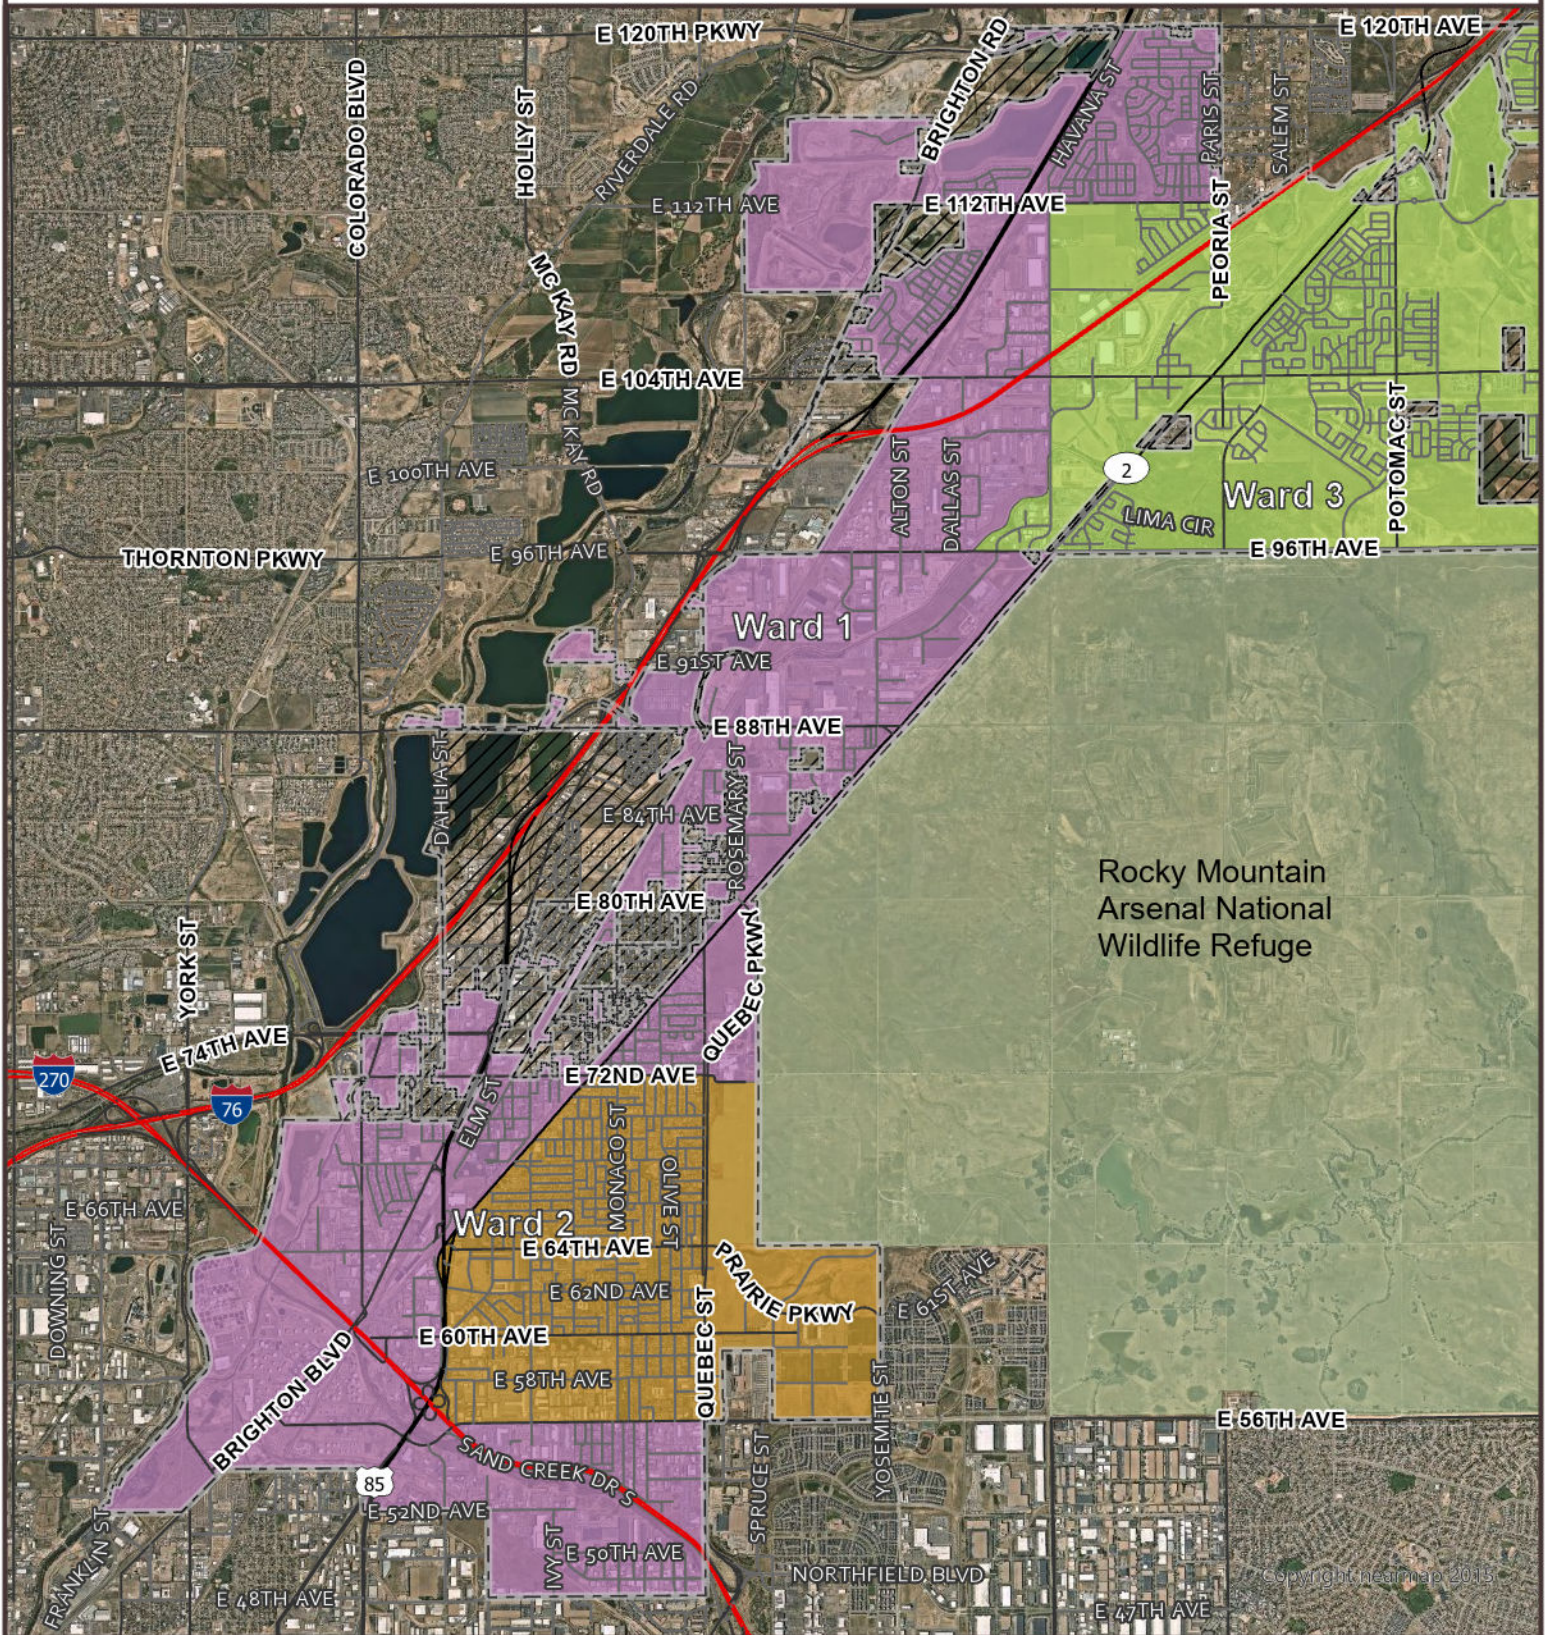

# Commerce City Wards

## Ward 1

Coordinate System: NAD 1983 HARN  
State Plane Colorado Central FIPS 0502 ft

### Ward

- Ward 1
- Ward 2
- Ward 3
- Ward 4

- Commerce City Boundary
- Enclave

Date Created: 3/23/2023

**DISCLAIMER:**  
This product was produced by the Commerce City GIS Division. Commerce City has made every effort to produce data as accurately as possible. Maps are general representations and are produced for general representation only. This map may contain information that is no longer current. Use of this information is the sole responsibility of the user. Commerce City shall assume no liability for any errors, omissions, or inaccuracies in the information provided on the map.