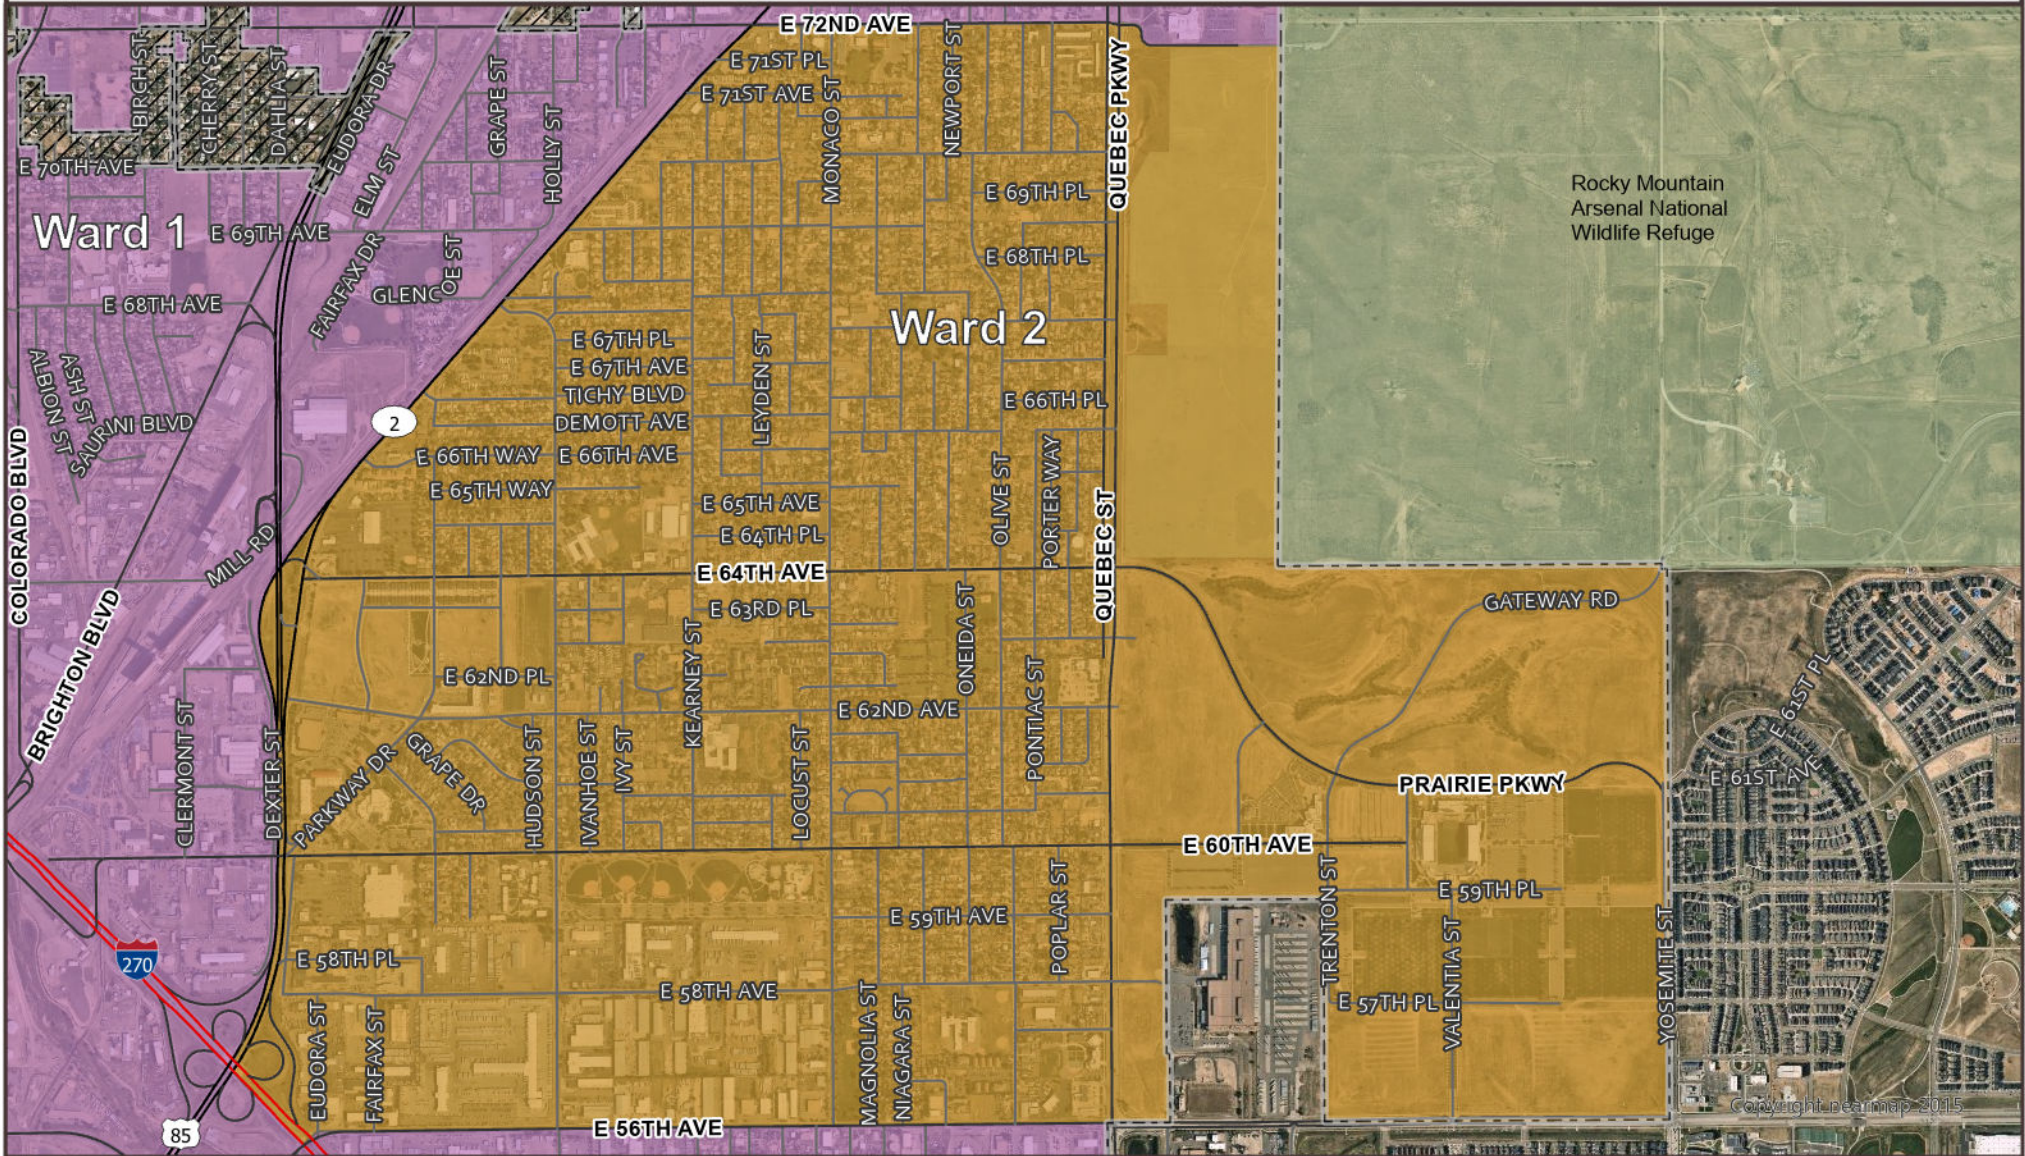

Commerce City Wards

Ward 2

Coordinate System: NAD 1983 HARN
State Plane Colorado Central FIPS 0502 ft

- Ward**
- Ward 1
 - Ward 2
 - Ward 3
 - Ward 4
- Commerce City Boundary
- Enclave

DISCLAIMER:
This product was produced by the Commerce City GIS Division. Commerce City has made every effort to produce data as accurately as possible. Maps are general representations and are produced for general representation only. This map may contain information that is no longer current. Use of this information is the sole responsibility of the user. Commerce City shall assume no liability for any errors, omissions, or inaccuracies in the information provided on the map.