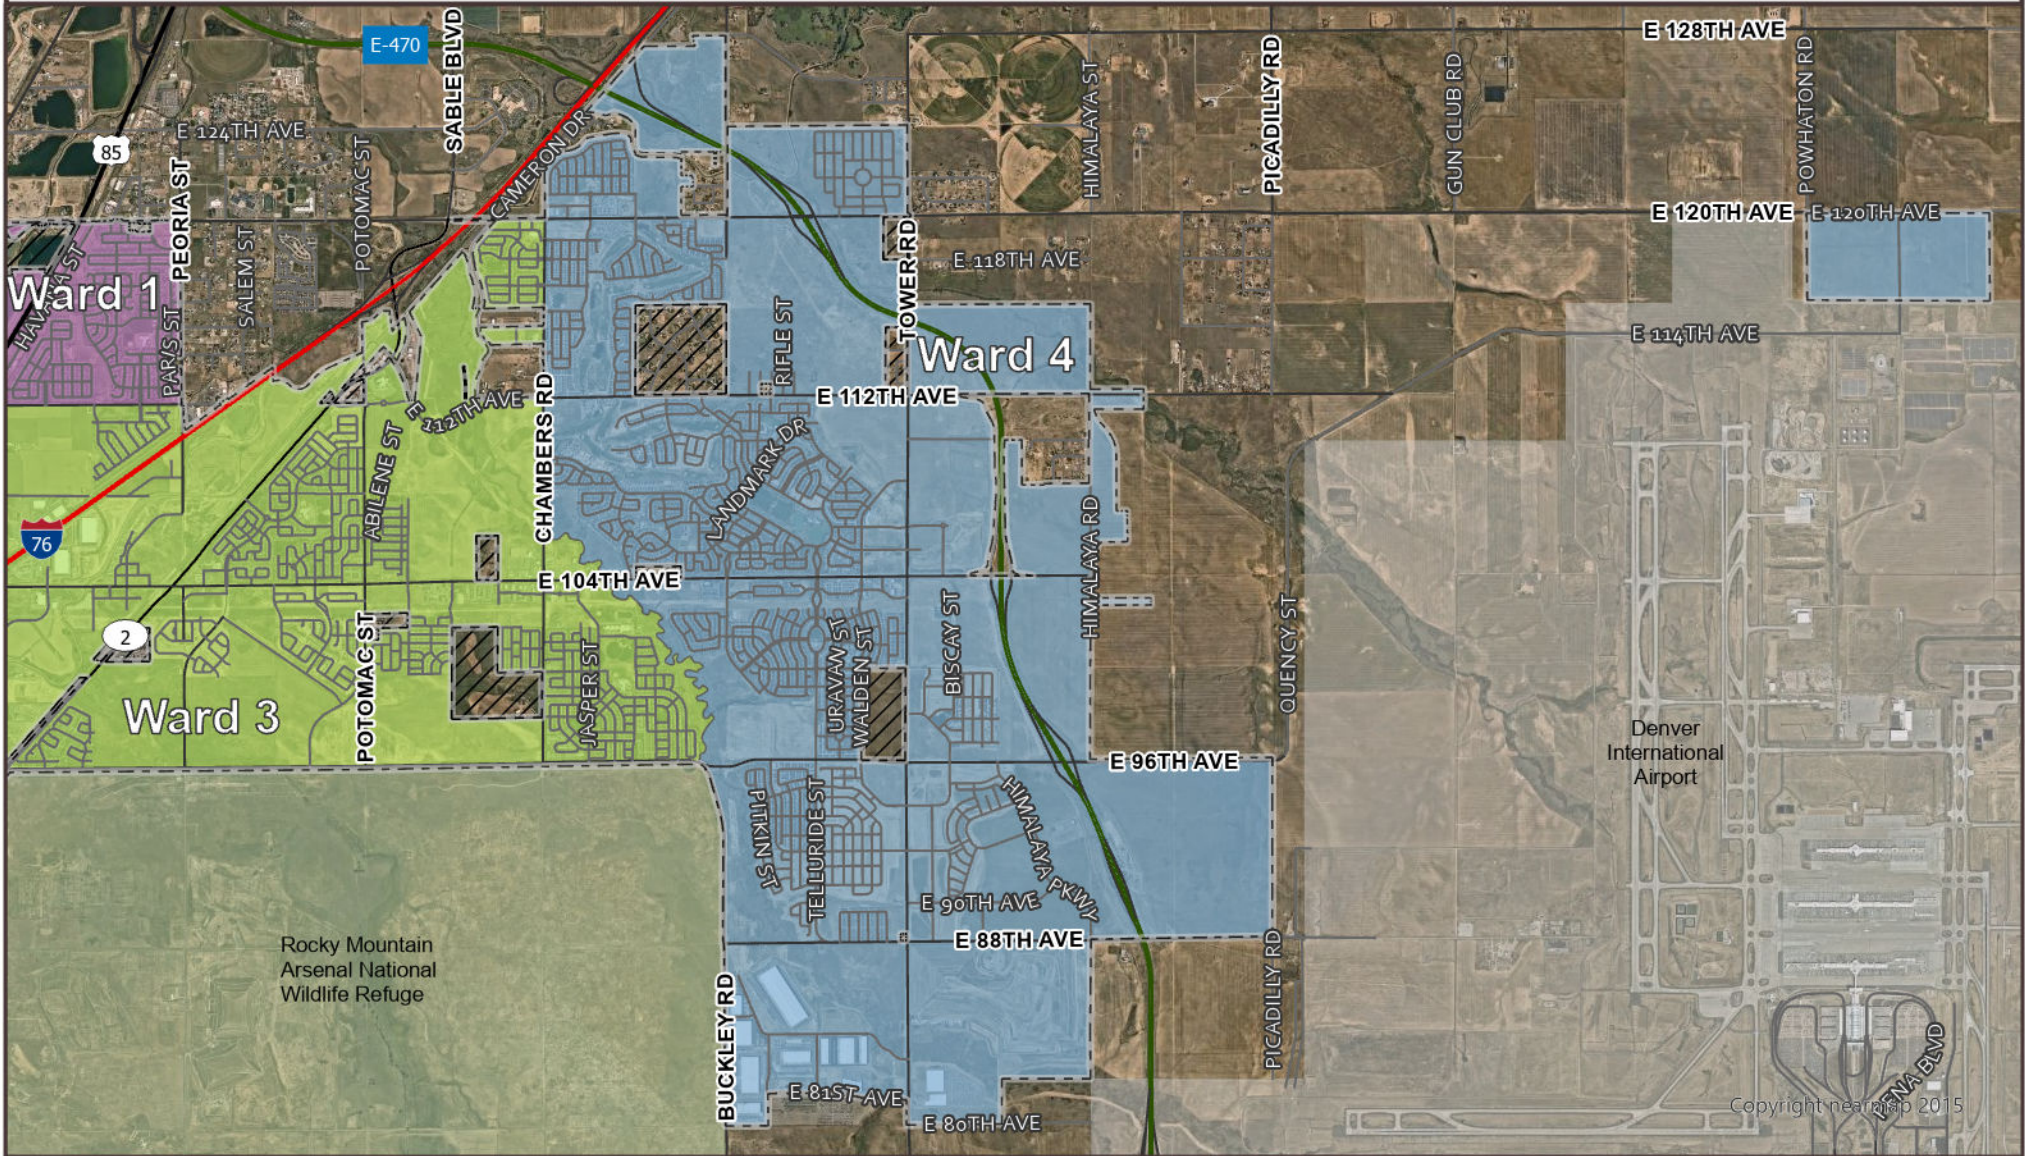

# Commerce City Wards

## Ward 4

Coordinate System: NAD 1983 HARN  
State Plane Colorado Central FIPS 0502 ft

### Ward

- Ward 1
- Ward 2
- Ward 3
- Ward 4
- Commerce City Boundary
- Enclave

Date Created: 3/23/2023

Copyright nearmap 2015